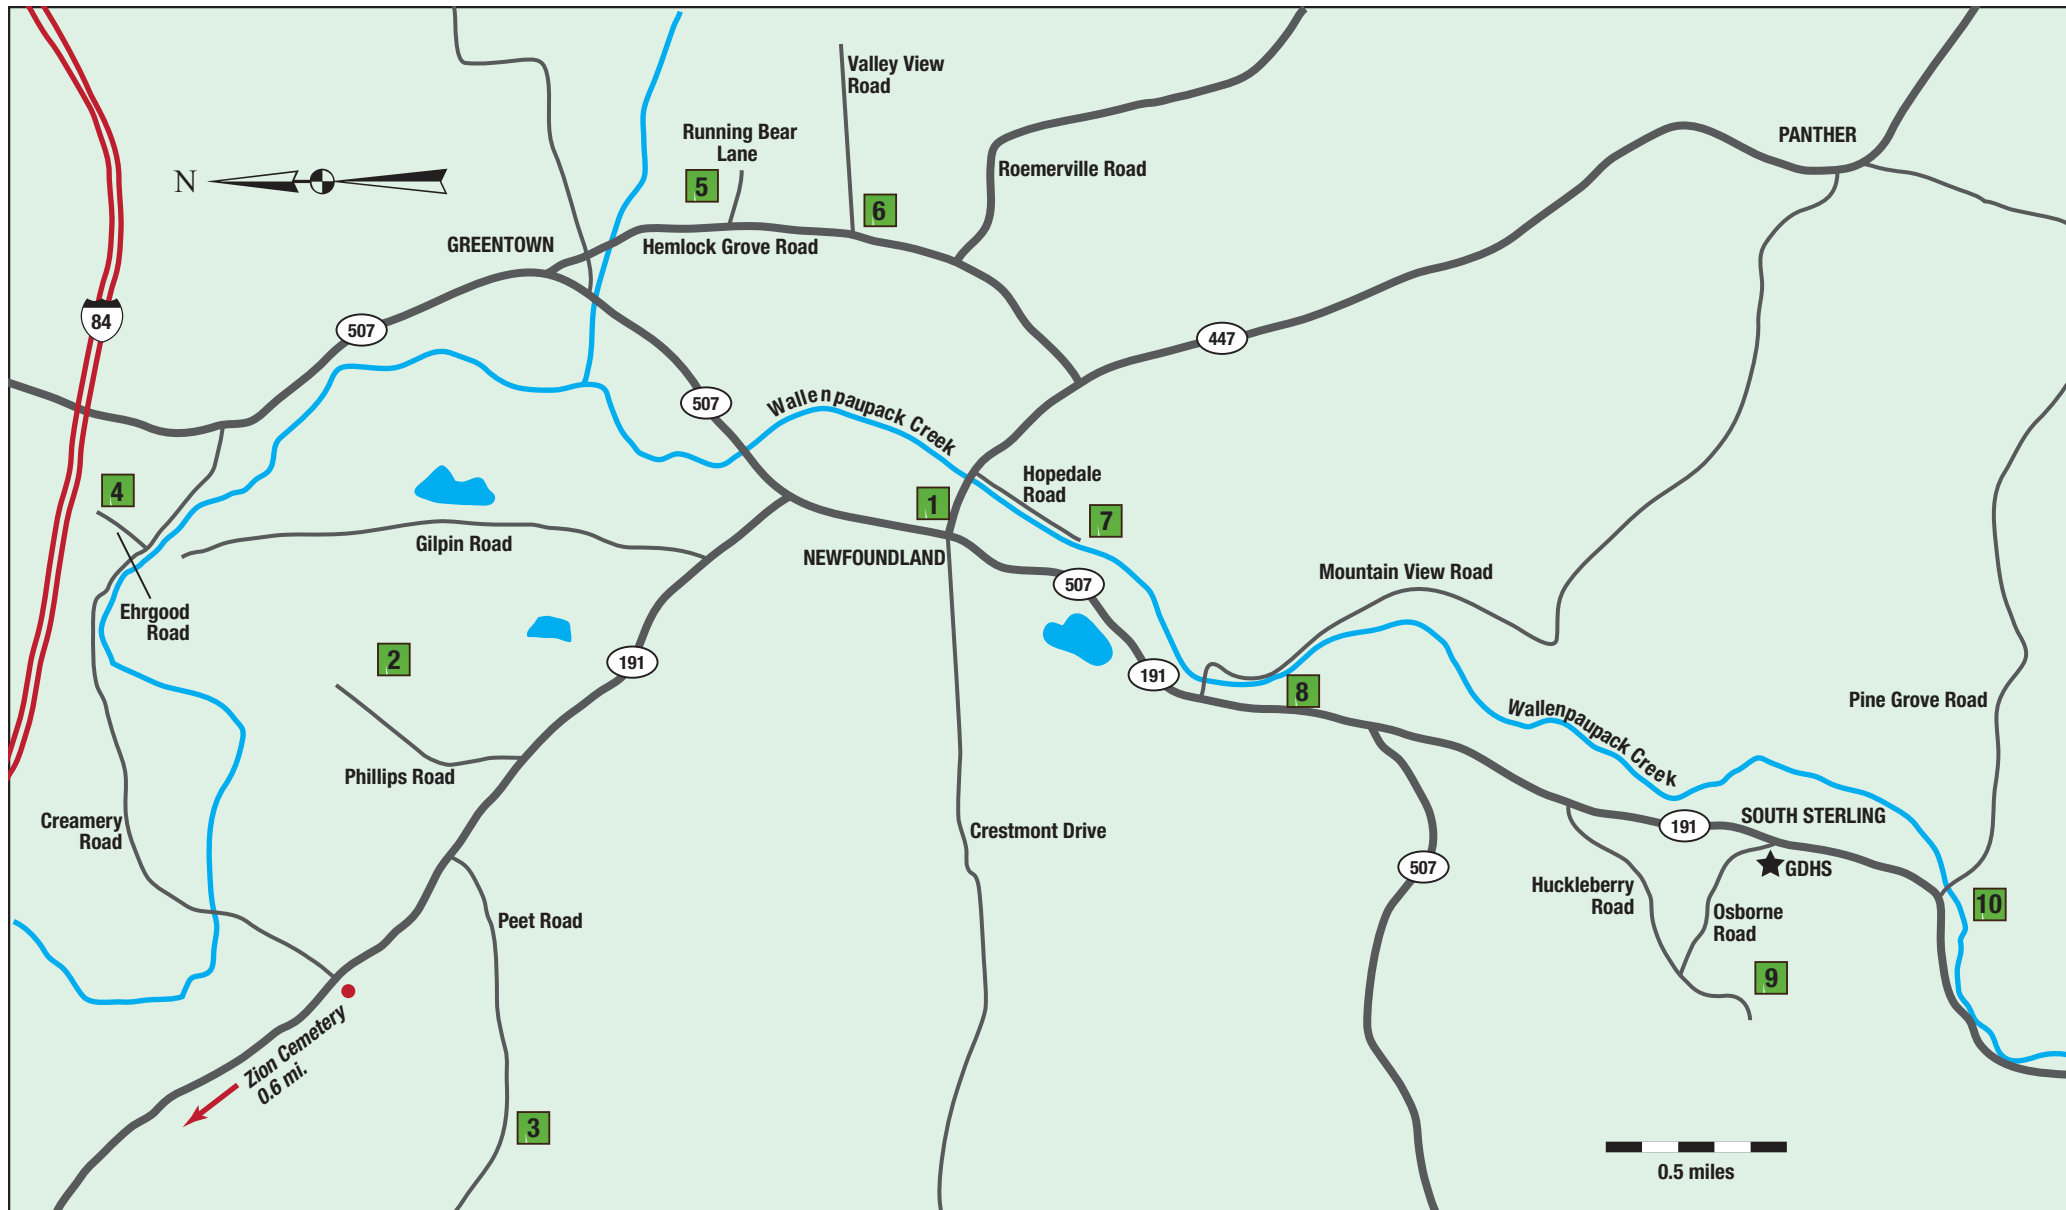

Historic Cemeteries of the Wallenpaupack Valley Greene and Dreher Townships

- 1 Old Moravian Cemetery
- 2 Gilpin Cemetery
- 3 Hazelton Cemetery
- 4 Simonstown Cemetery
- 5 Kipptown/Old Greentown Cemetery

- 6 Greentown Cemetery
- 7 Hopedale Moravian Cemetery
- 8 Albright-Bennett Cemetery
- 9 Wolfe Cemetery
- 10 Pine Grove Cemetery