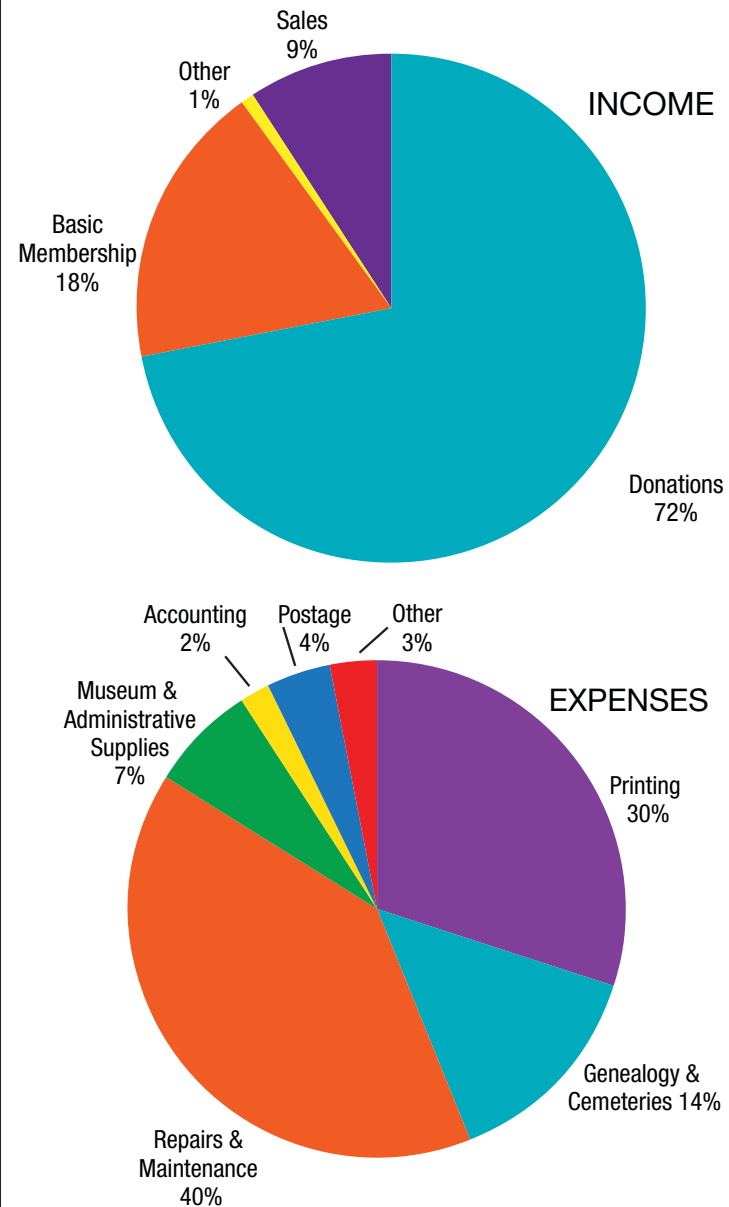

BUSINESS PARTNERS

We are grateful for the loyal support of our 2020 Business Partners

AJ's Automotive Inc.
Al & Maria Elena Premuto, Weichert Realtors
Eric Ehrhardt, Davis R. Chant Realtors, Hawley
The Dime Bank
Dirlam Bros. Lumber Co. & Greentown Agway
Dutch's Market
Edwards Sand & Stone
Eye Associates of Paupack
The French Manor
Frey-Fetsock Funeral Home
Holley Ross Pottery
Honesdale National Bank
J & J Log and Lumber
Jam Room Brewing
Keystone Propane
Olsommer-Clarke Insurance Group
Palazzi Landscape Gardening
Peter Porter Realty
Pivot Physical Therapy, Greentown
Silver Birches Resort
Stone Silo Foods
Tammy Clause, Esq.

FINANCIALS

Income—In addition to membership donations, the Society was the beneficiary of major donations to its Publishing Fund and Cemetery Preservation Fund. In early summer 141 members responded to a one-time Special Appeal.

Expenses—The largest expenditure was for repairs and upgrades to the kitchen at Peggy Bancroft Hall, specifically to make it handicap accessible. The Society's publications were the second highest expenditure.

MEMORIAL DONATIONS

The Society received Memorial Donations in tribute to members who died from December 2019 through 2020:

Sam Conklin   Bliss Ireland   Edward Zawislak

TELLING OUR STORIES

For the past four decades the Historical Society has preserved and celebrated the rich history of Greene and Dreher Townships and the Wallenpaupack Valley. We believe that the stories of the people who lived here and their cultural and economic circumstances and experiences are worth remembering and preserving for tomorrow's generations. When the pandemic forced us to close our museum and cancel plans for on-site programming, we sought new ways to narrate their stories and engage our members and the public. By expanding our website and social media, we successfully transitioned into online activities and maintained high levels of interaction throughout the year. It seems now that these temporary measures might in fact be the building blocks of a new future.

NEW PUBLICATIONS

Echoes from the Greene Hills—The Society made the decision to merge its quarterly journal, *The Greene Hills of Home*, published since 1984, with its newsletter to create a single publication, *Echoes from the Greene Hills*. In addition to covering Society news and events, the expanded newsletter will feature articles of historical interest and, in the tradition of the journal, invite members to contribute personal stories and family histories.

One-Room Schools in Greene and Dreher Townships—This second edition by Diane Smith and Bernadine A. Lennon, published in November 2020, tells the story of our first schools from the early 1800s to 1932 when the last one-room school closed. Hundreds of photographs, records, documents and school-day souvenirs chronicle the evolution of our rural educational system over a 100-year period. Enriched by the numerous personal accounts of students and teachers recorded in diaries, memoirs and oral histories, this beautiful and unique book is a treasure trove for family historians.

GDHS website—With in-person events canceled, we expanded our online presence in order to deliver educational programs and historical content straight into people's homes. The website is an easy way for members to stay connected to Greene-Dreher's past, and we posted wonderful photographs and interesting articles that all visitors would find informative and entertaining. New features include: